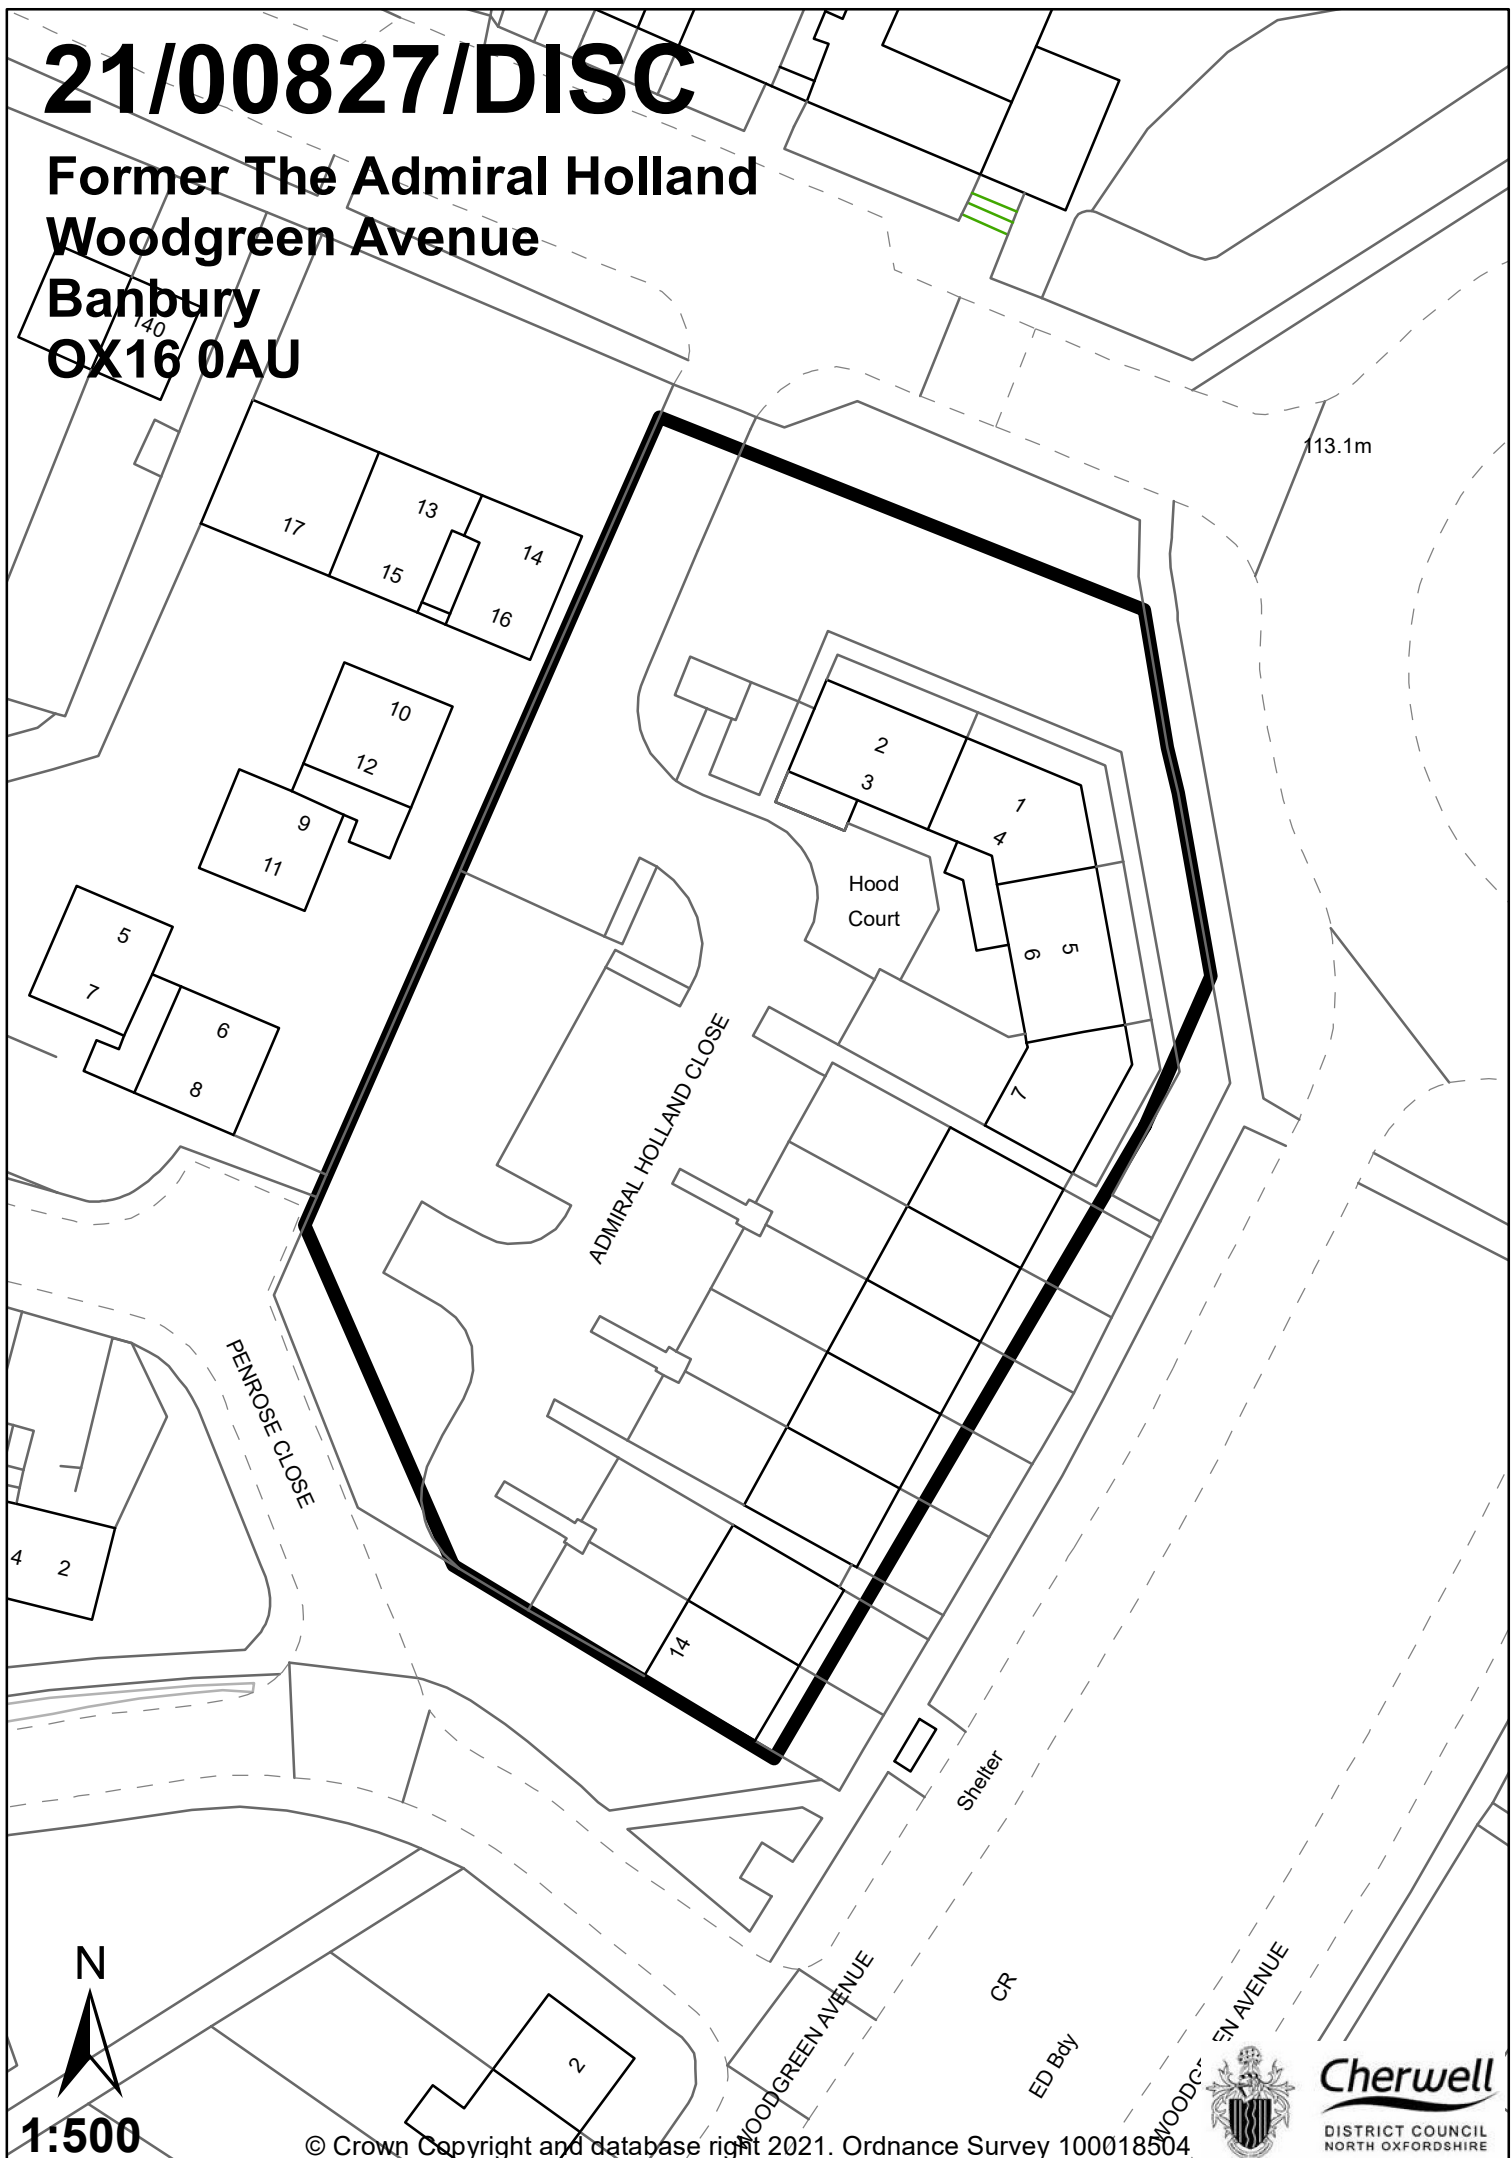

# 21/00827/DISC

Former The Admiral Holland  
Woodgreen Avenue  
Banbury  
OX16 0AU

113.1m

ADMIRAL HOLLAND CLOSE

PENROSE CLOSE

WOODGREEN AVENUE

Shelter

CR

ED Bay

WOODGREEN AVENUE